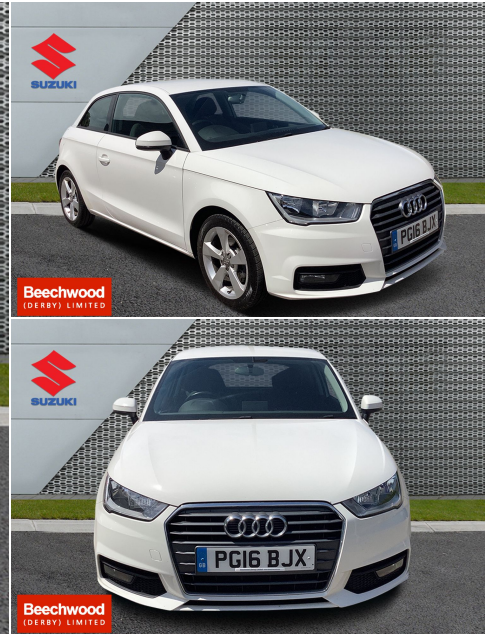

2016(16) Audi A1

£9,791

Sport Tdi 1.6l Manual

Finance From £279.62 (Conditional Sale) pcm

Registered

2016(16)

Mileage

63,257 miles